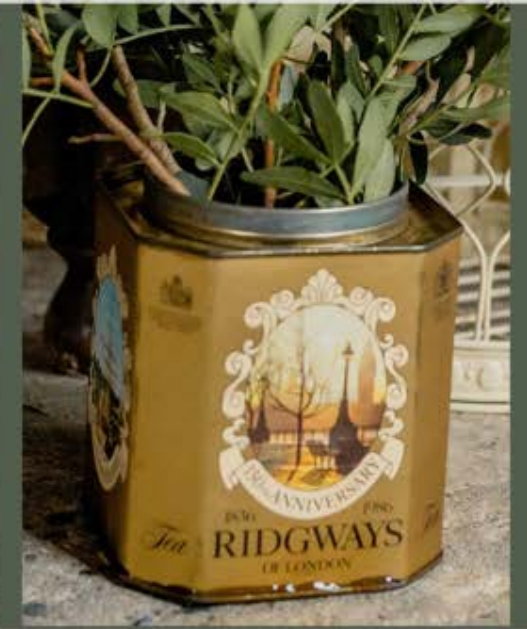

PROPS-VINTAGE

OUR STASH OF VINTAGE IS VARIED. FROM SOFAS, TO VINTAGE CHINA, LAMPSHADES & MISMATCHED FABRIC RUNNERS.